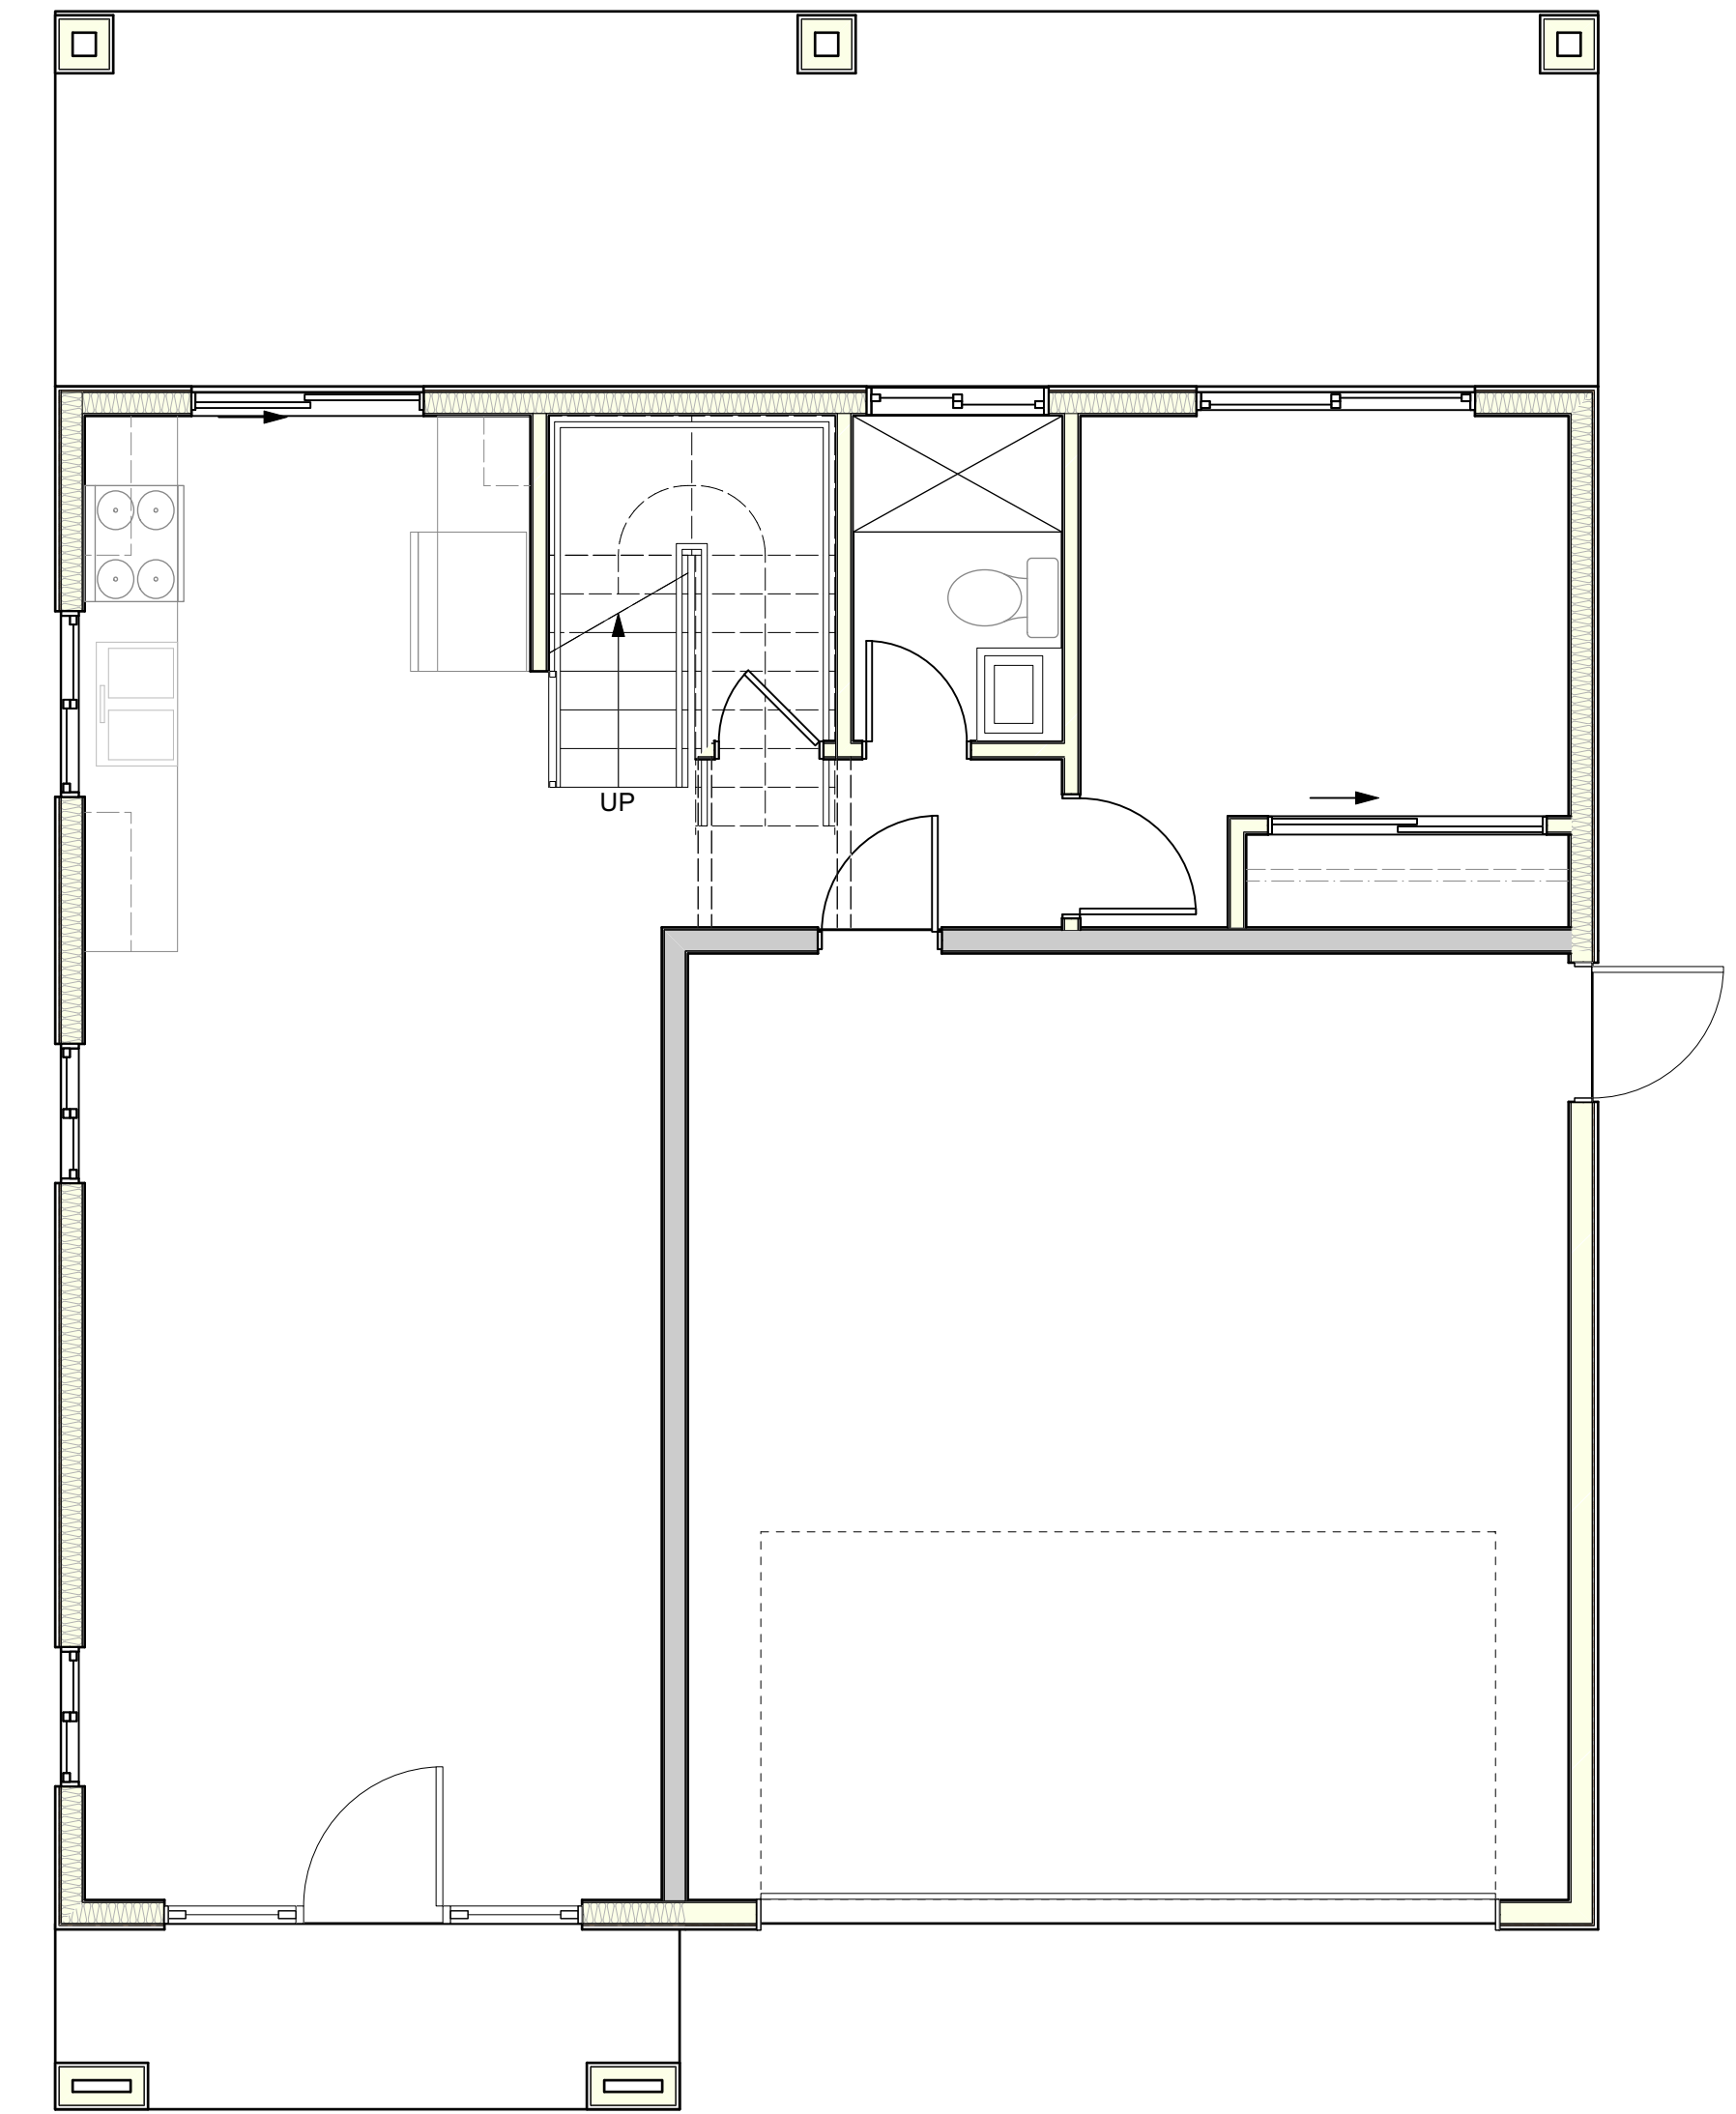

LISBON HEIGHTS VISTA

LISBON VISTA HEIGHTS 7106-7115 LISBON STREET,
San Diego, CA 92114

Project Title

Architect

ECOhouse
2640 Financial Court, Suite D
San Diego, California, 92117

Consultant

REV.	DATE	DESCRIPTION

NO.	DATE	ISSUE NOTE

Project Manager	Drawn By
Date	PTS Number
Project ID	

Sheet Title

**Unit B
First Floor Plan**

Sheet No.

A2.1

2 SECOND FLOOR PLAN
Scale: 1/4" = 1'-0"

1 FIRST FLOOR PLAN
Scale: 1/4" = 1'-0"