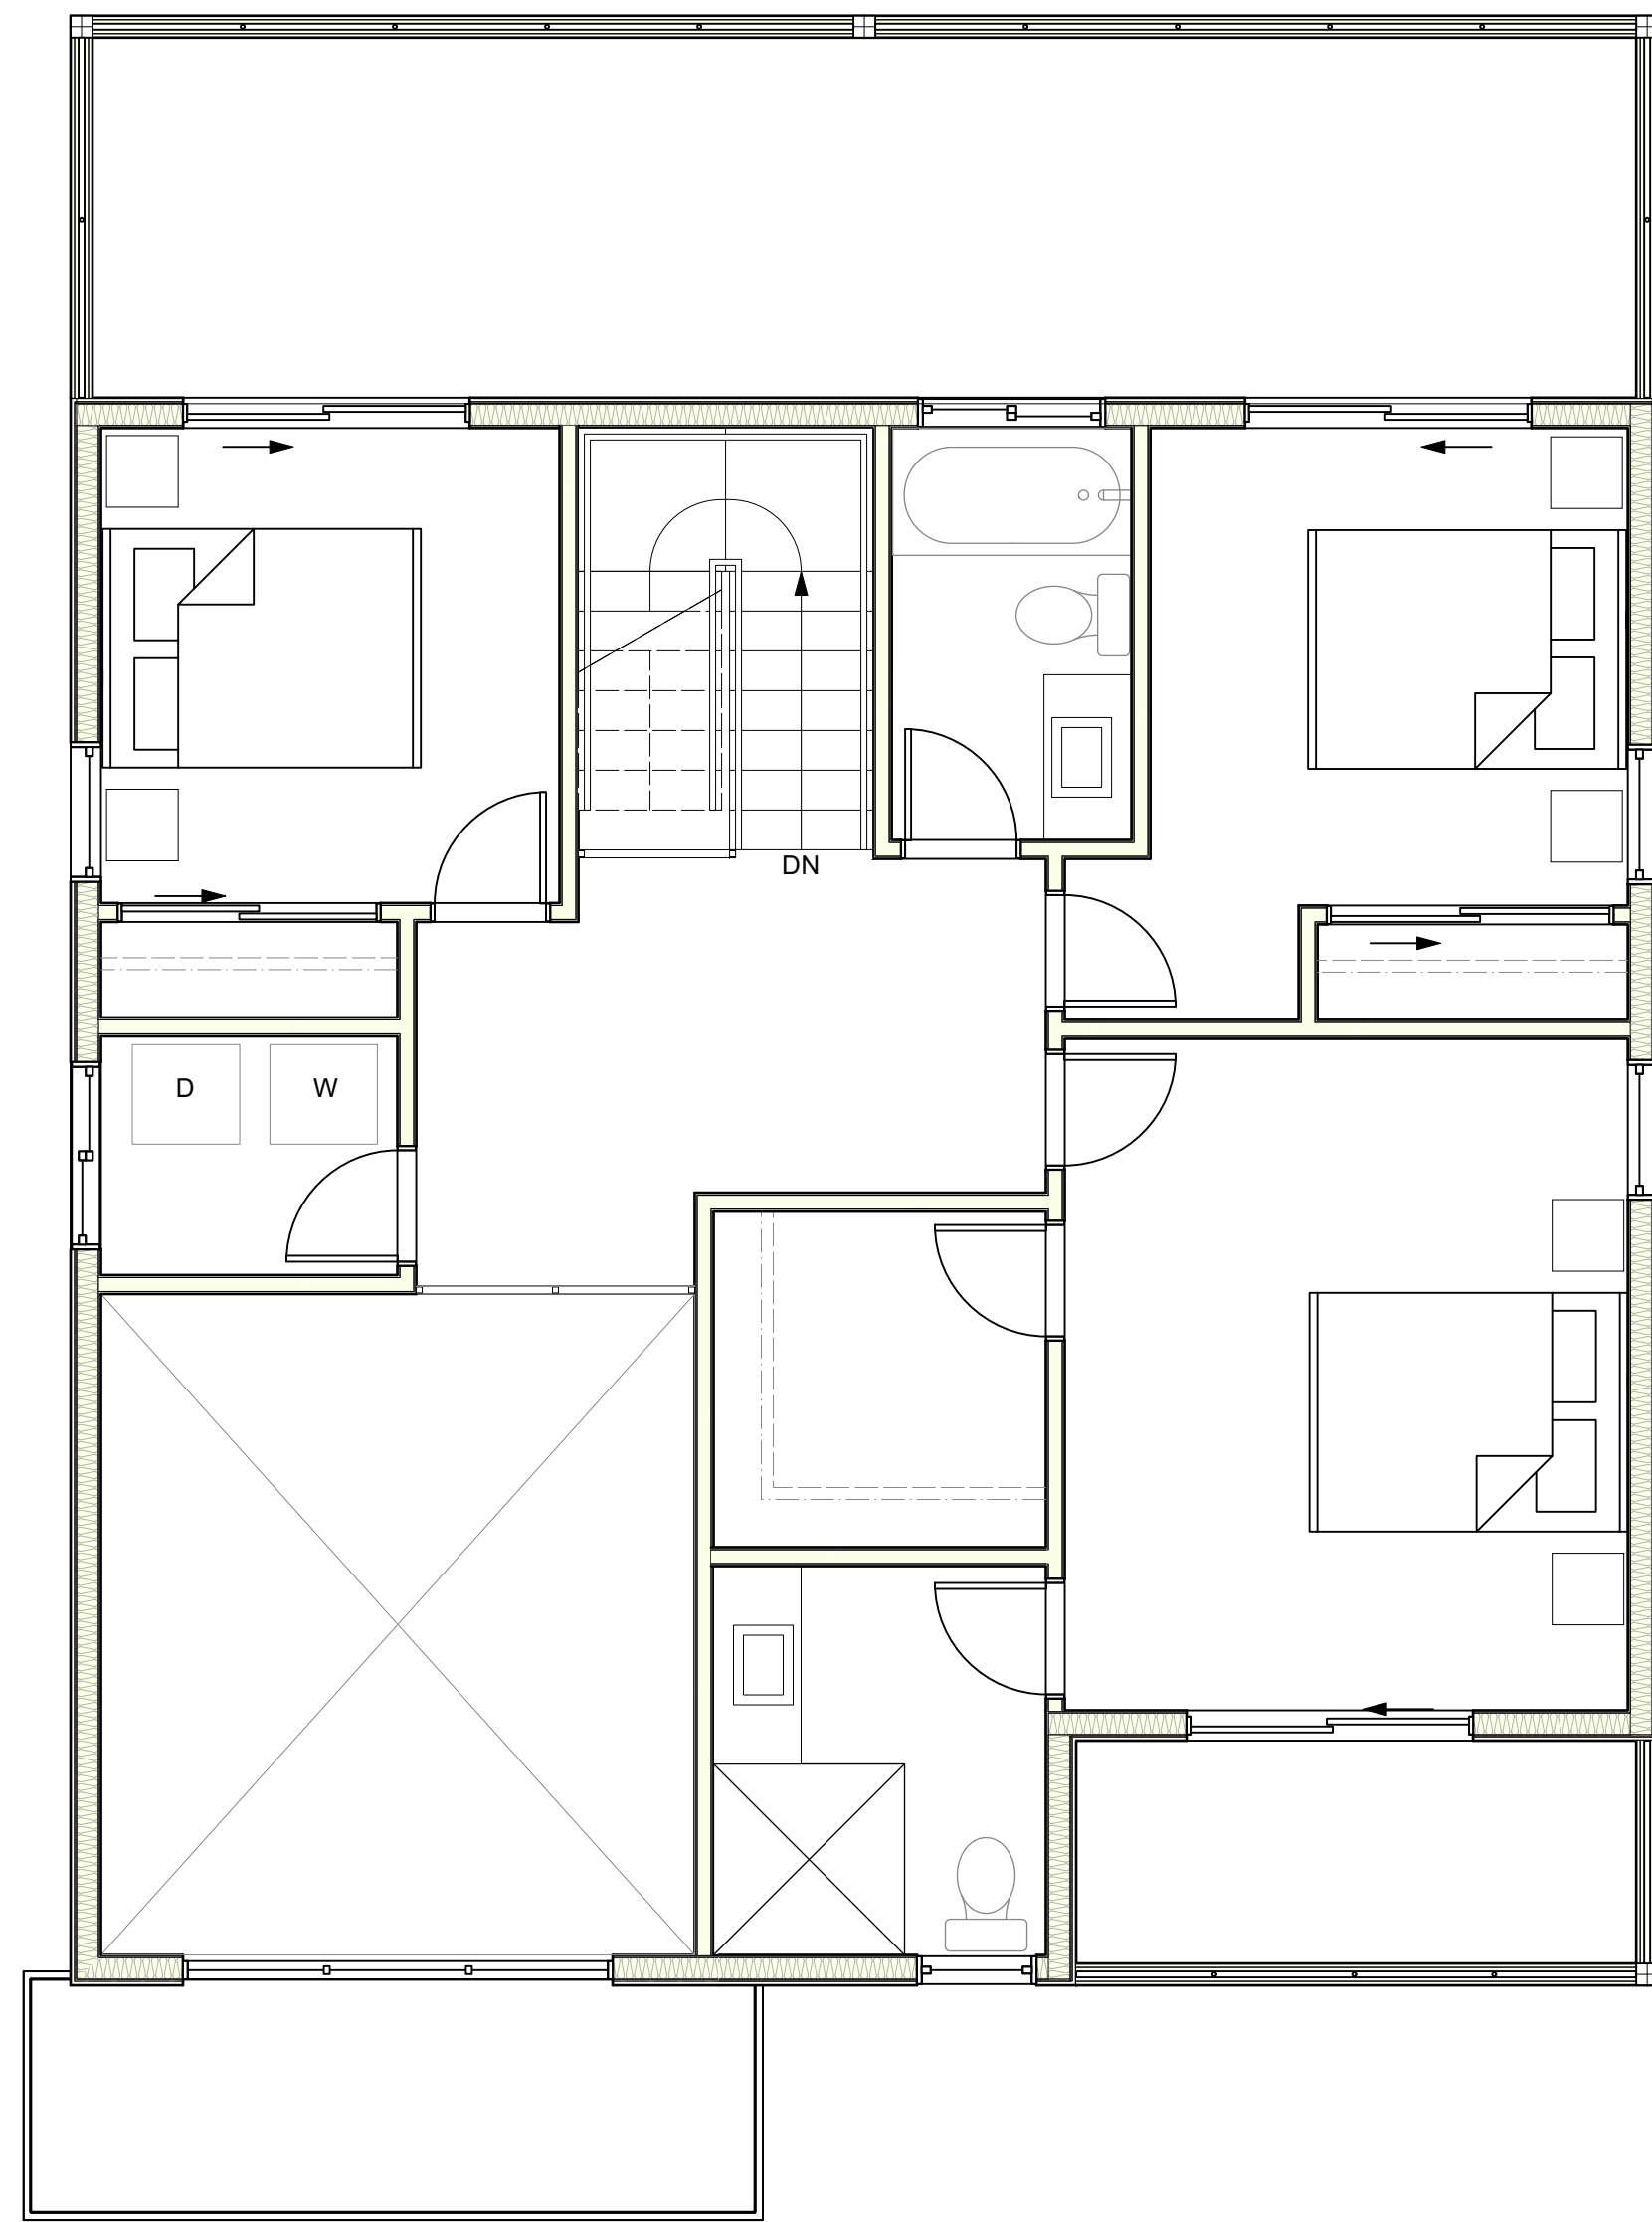

LISBON HEIGHTS VISTA

LISBON VISTA HEIGHTS 7106-7115 LISBON STREET,
San Diego, CA 92114

Project Title

Architect

ECOhouse
2640 Financial Court, Suite D
San Diego, California, 92117

Consultant

REV.	DATE	DESCRIPTION

NO.	DATE	ISSUE NOTE

Project Manager	Drawn By
Date	PTS Number
Project ID	

Sheet Title

**Unit B
First Floor Plan**

Sheet No.

A2.1

2 SECOND FLOOR PLAN
Scale: 1/4" = 1'-0"

1 FIRST FLOOR PLAN
Scale: 1/4" = 1'-0"