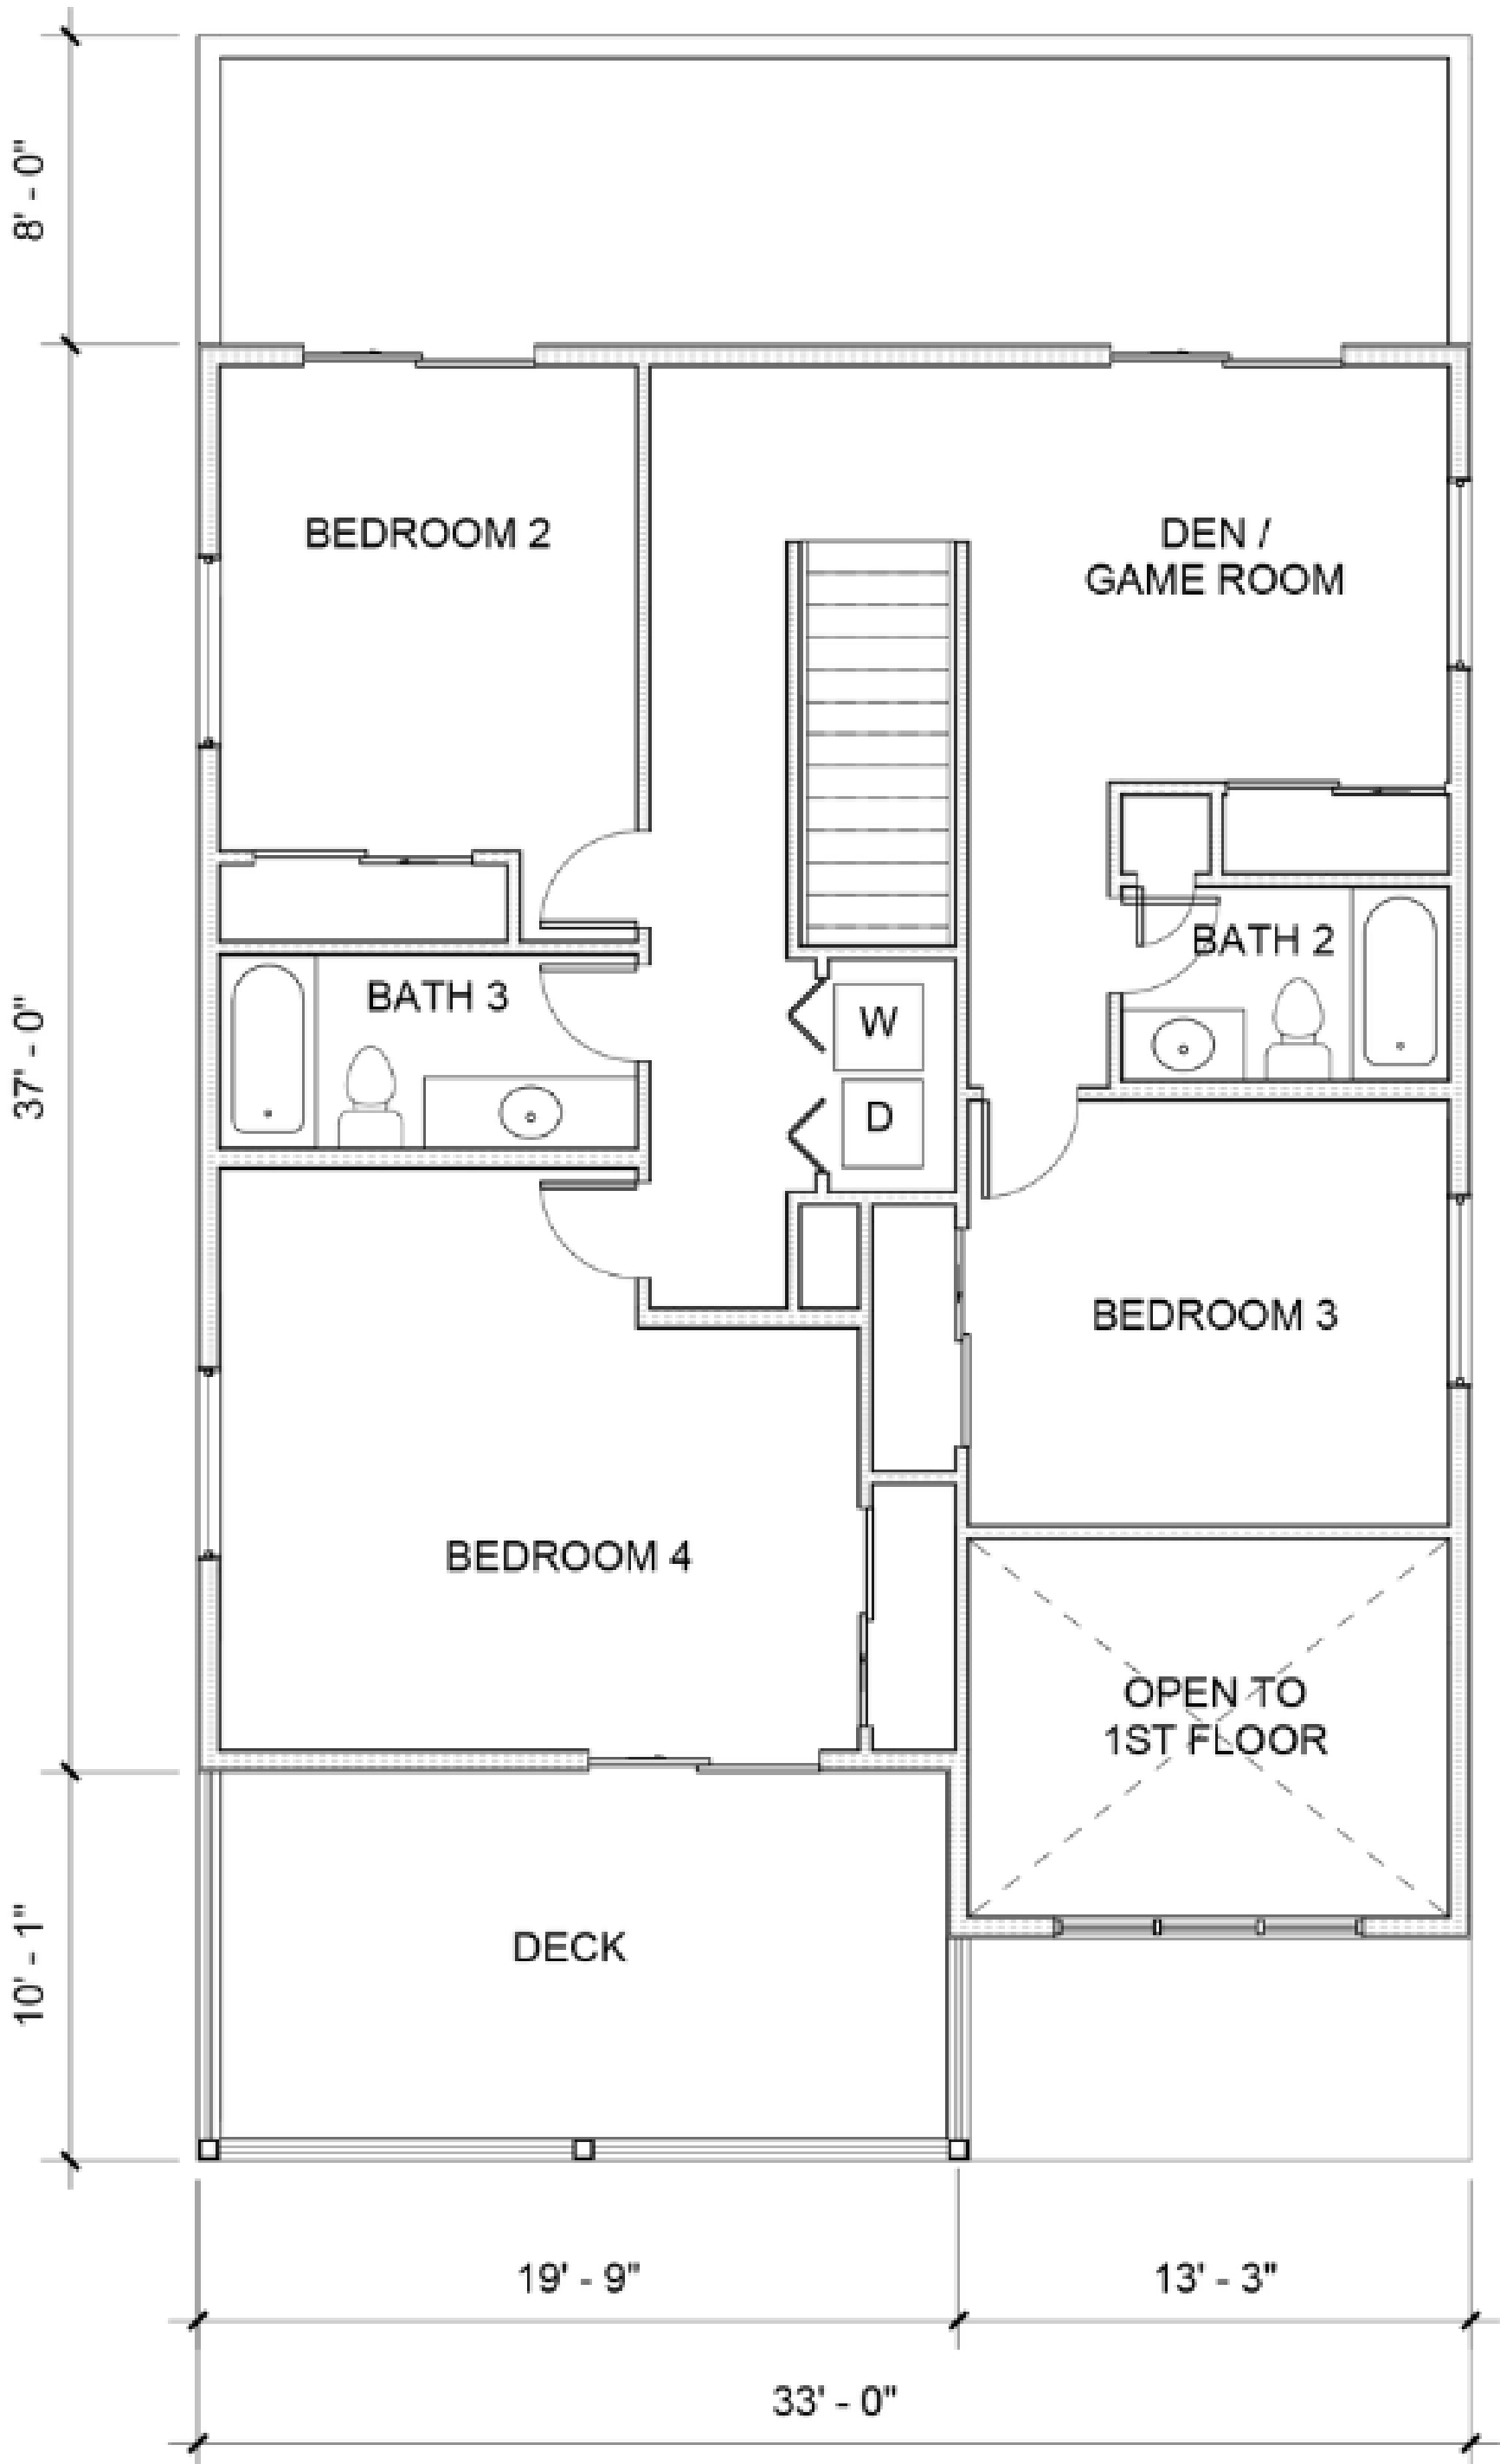

WALTA

WALTA

ADU

1

FIRST FLOOR PLAN

Scale: 1/4" = 1'-0"