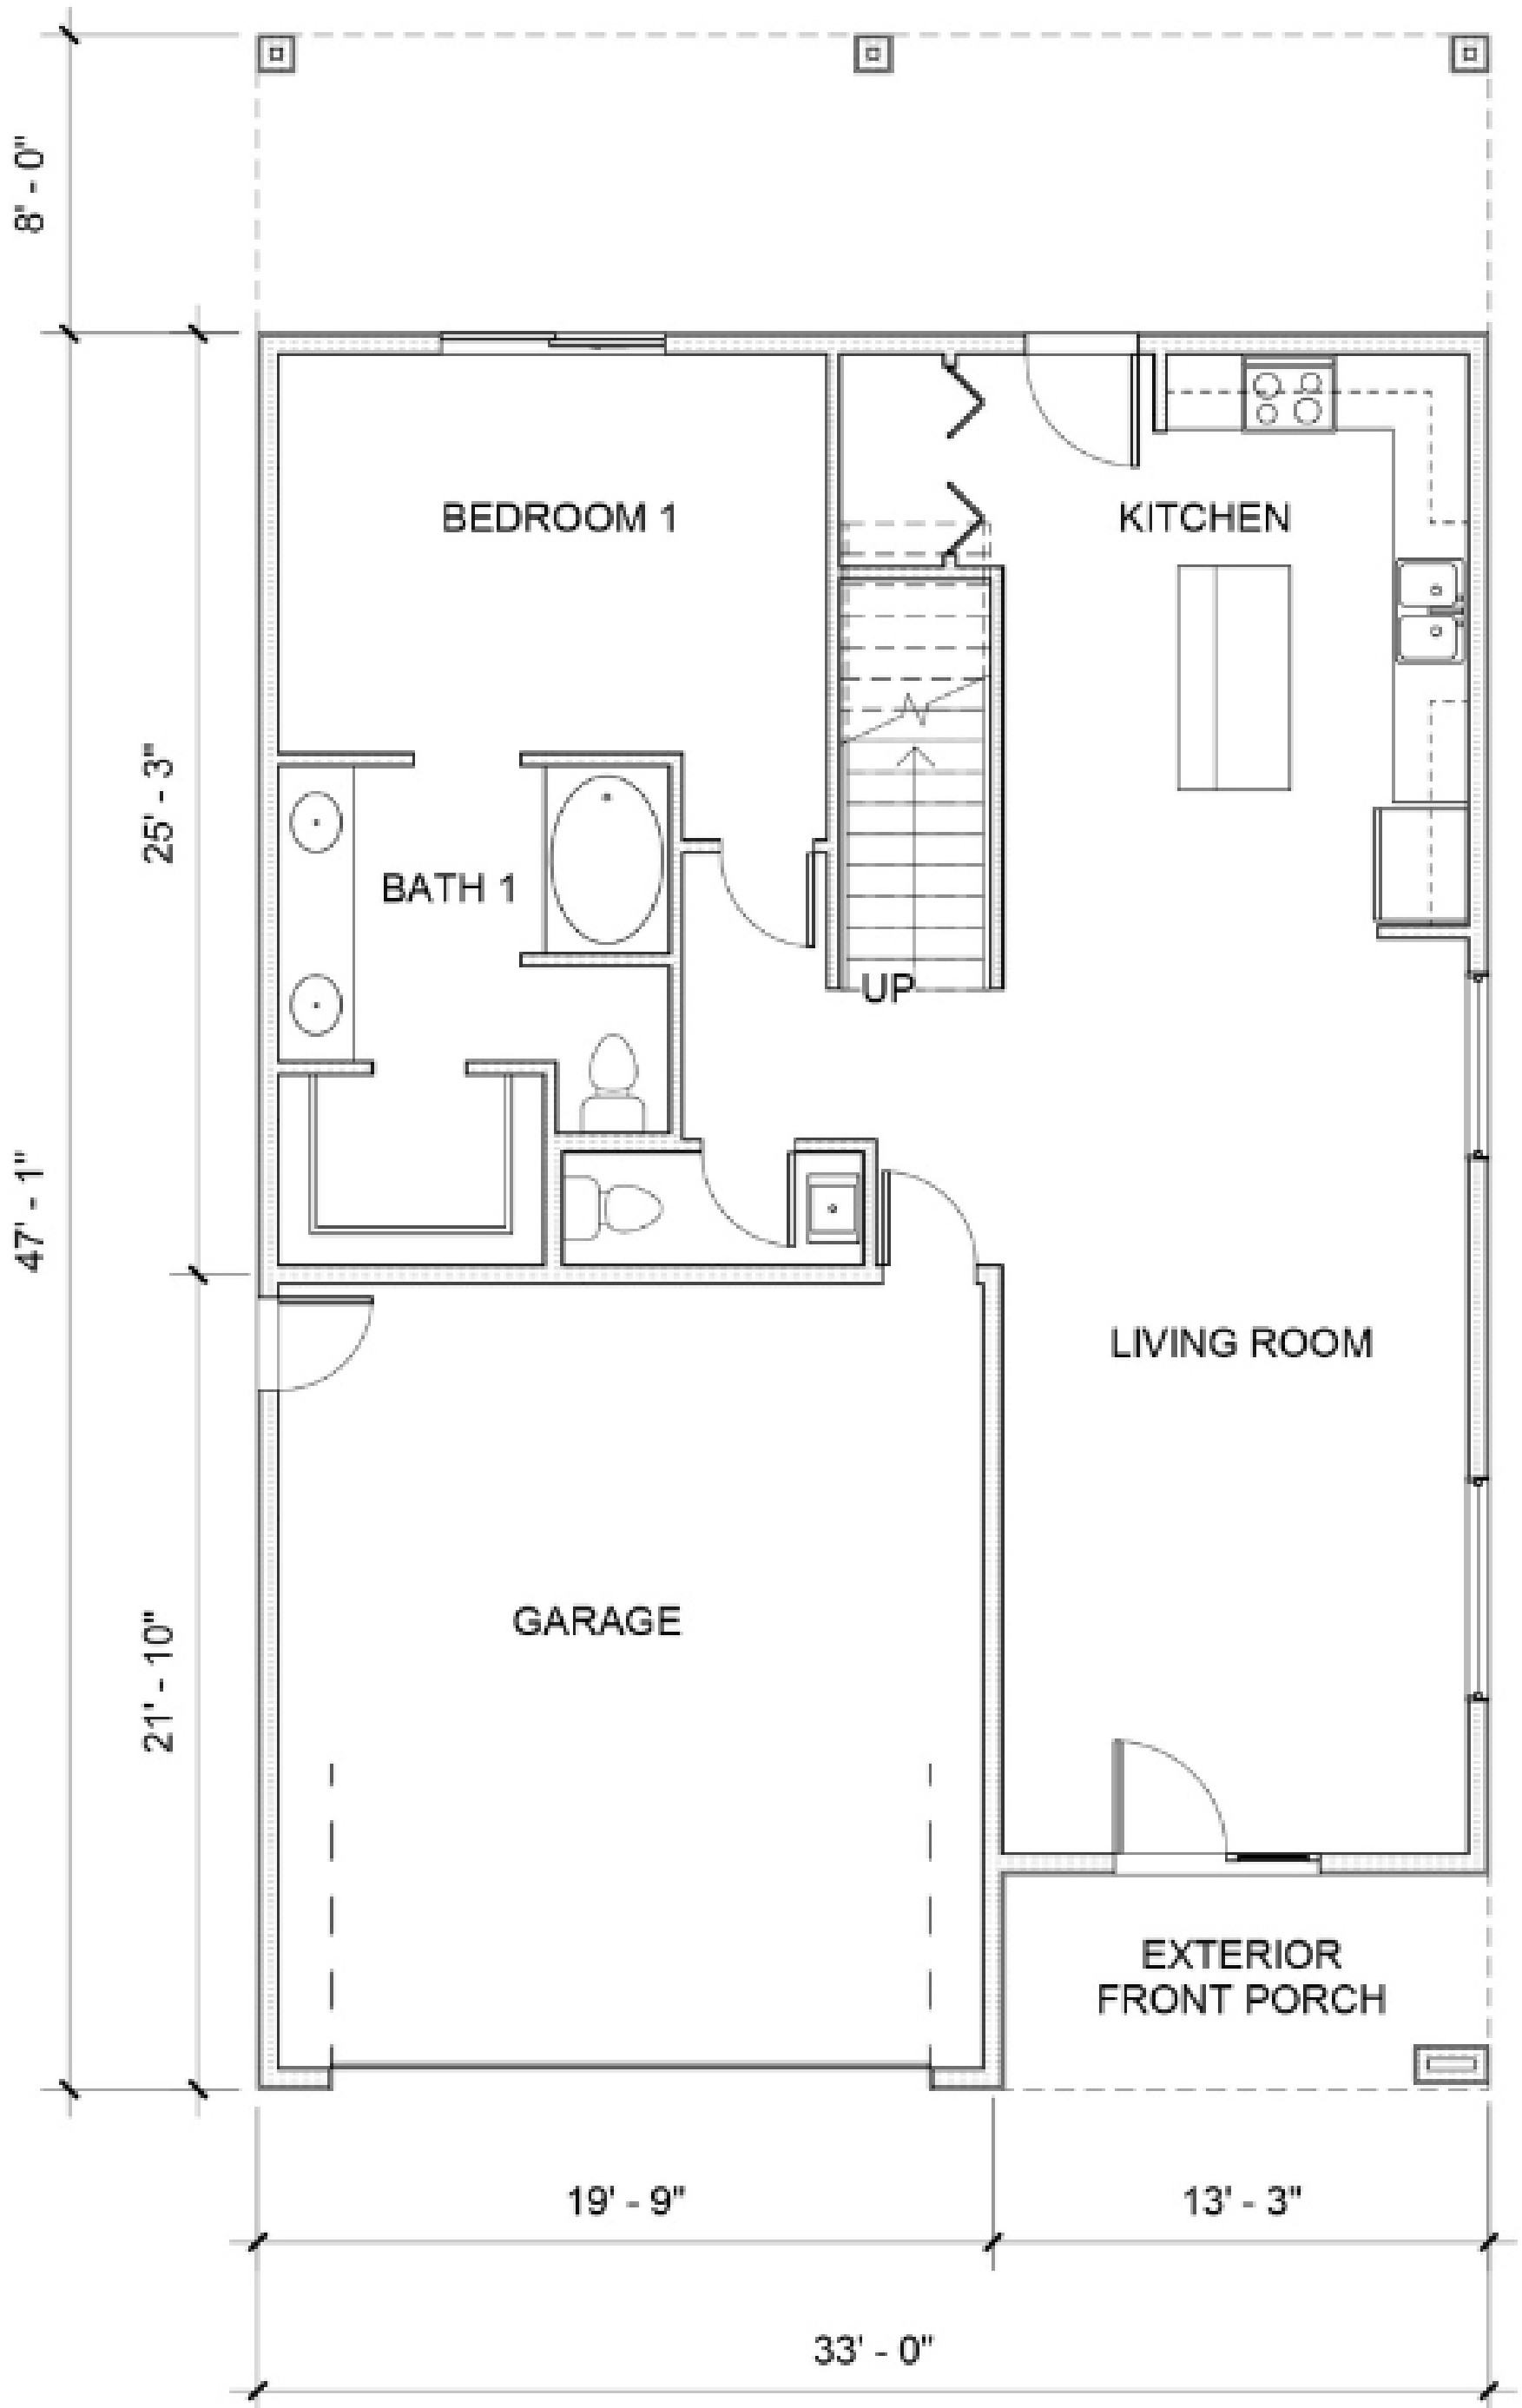

WALTA

WALTA

ADU

1

FIRST FLOOR PLAN

Scale: 1/4" = 1'-0"